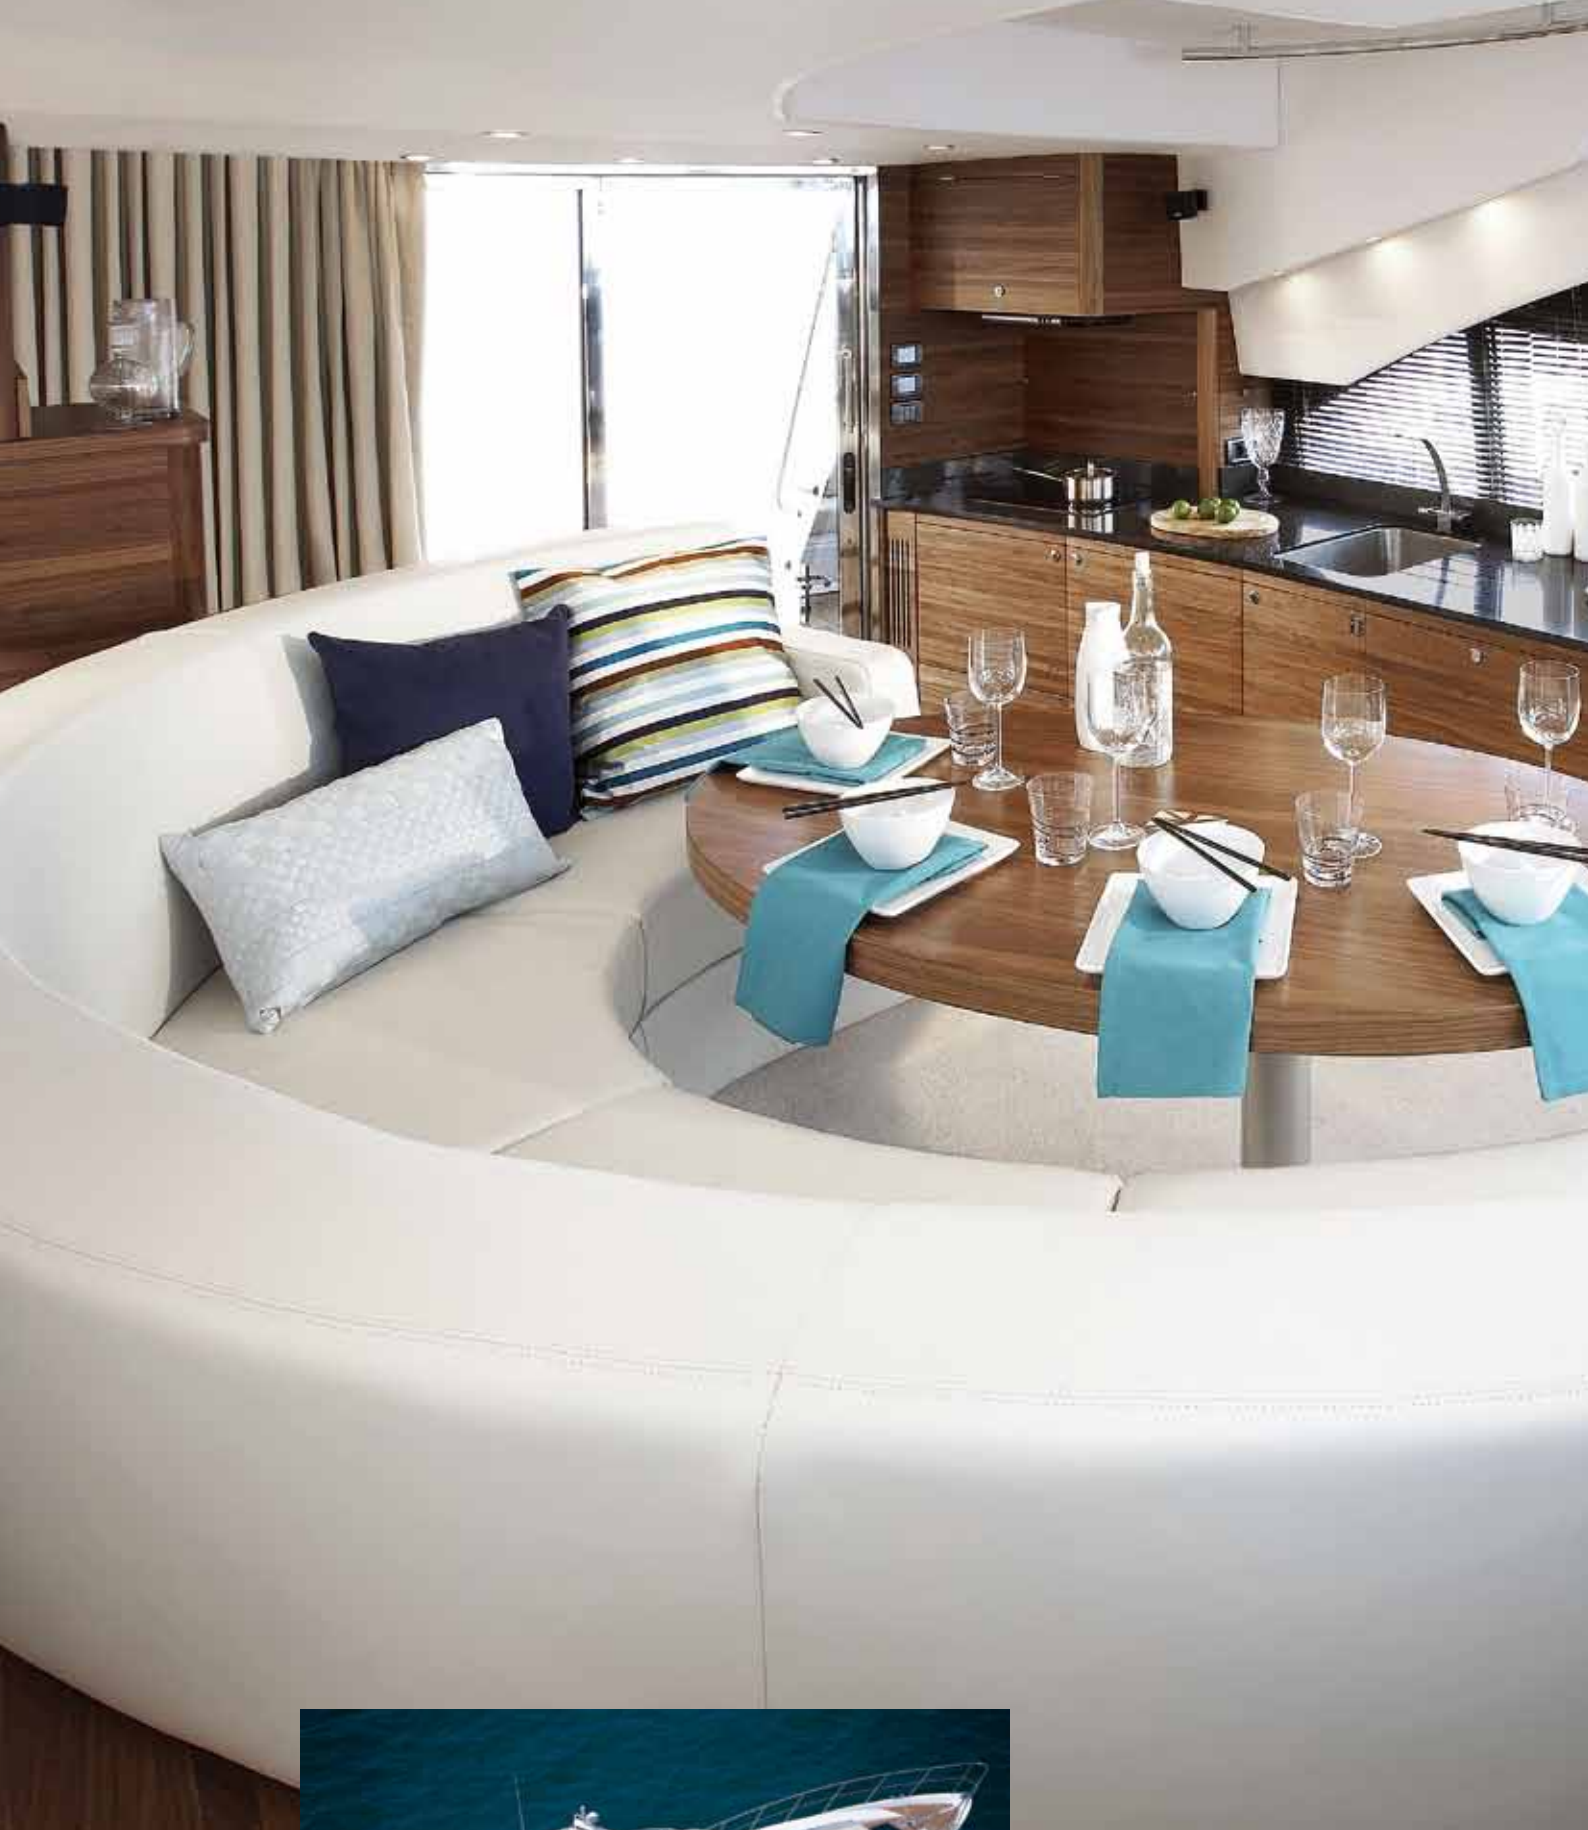

- ▶ *Luxury Marine Craft*
Main image: Furniture in American Walnut with Maple and Teak inlays
Inset top: Furniture in Teak with Maple and American Walnut inlays
Inset bottom: Furniture in Madrona Burr and Swiss Pear with Macassar Ebony inlays